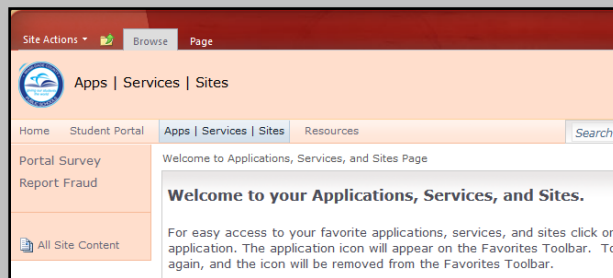

To access the Edgenuity FSA-Algebra 1 Readiness Course

STEP 1: Log onto your student portal

STEP 2: Select the Apps/Services/Sites tab near the top of the page

STEP 3: Go to the Edgenuity Tile

STEP 4: If you have one course assigned, you will automatically be logged into Edgenuity and taken to the Lobby. Course Name: FSA – Algebra 1 Readiness Course

STEP 5: If you are assigned to more than one course, you must select one course to work on before entering the Edgenuity platform. Using the dropdown menu, select a course, and then click on Login>> to be taken to the Lobby. From there, you will click on the course name under My Course List and Next Activity to begin working. Course Name: FSA – Algebra 1 Readiness Course