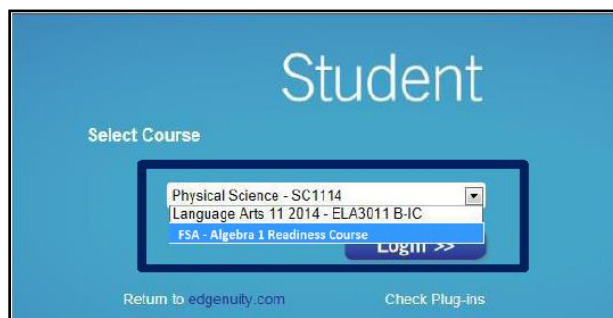

To access the Edgenuity FSA-Algebra 1 Readiness Course

STEP 1: Log onto your student portal

STEP 2: Select the Apps/Services/Sites tab near the top of the page

STEP 3: Go to the Edgenuity Tile

STEP 4: If you have one course assigned, you will automatically be logged into Edgenuity and taken to the Lobby. Course Name: FSA – Algebra 1 Readiness Course

STEP 5: If you are assigned to more than one course, you must select one course to work on before entering the Edgenuity platform. Using the dropdown menu, select a course, and then click on Login>> to be taken to the Lobby. From there, you will click on the course name under My Course List and Next Activity to begin working. Course Name: FSA – Algebra 1 Readiness Course