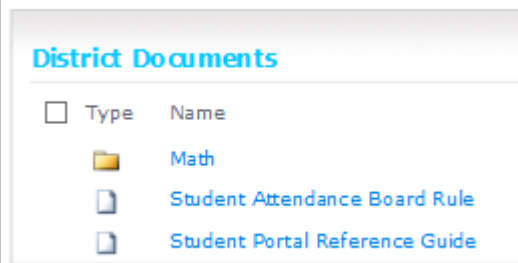

STEP 4: Go to District Documents and select Math